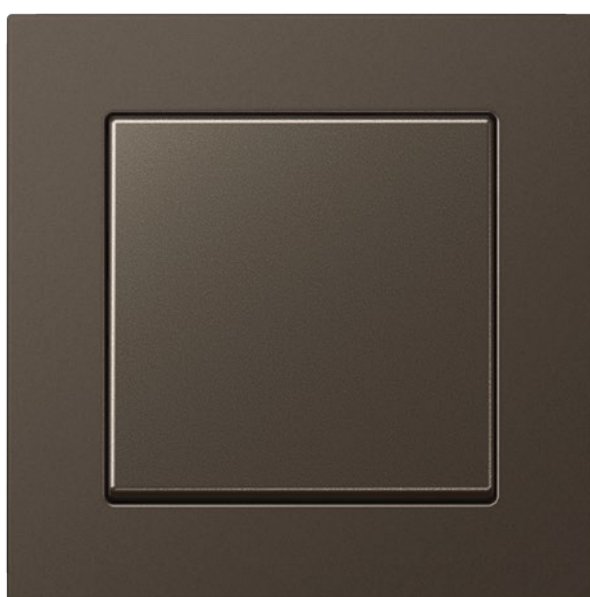

A 550

**MOCHA**

A 550 is impressive with its striking and minimalist design. The straight lines provide style without compromise. The switch range stands for modern design and complements contemporary furnishing styles. Made of thermoplastic, the A 550 has a clear design language.

## Material

Lacquered thermoplastic

Compatible with all covers from the A range.

Switch

Rotary dimmer

Switch/socket combination

F 40 push-button 4-gang

F 50 push-button 4-gang