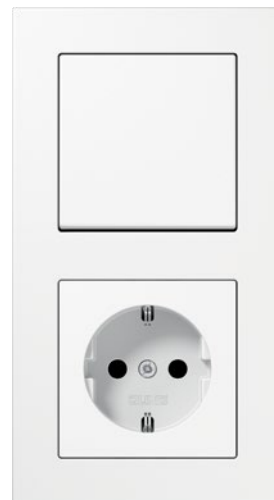

A 550

WHITE
similar to RAL 9016

A 550 is impressive with its striking and minimalist design. The straight lines provide style without compromise. The switch range stands for modern design and complements contemporary furnishing styles. Made of thermoplastic, the A 550 has a clear design language.

A 550

Material

Lacquered thermoplastic

Compatible with all covers from the A range.

Switch

Rotary dimmer

Switch/socket combination

F 40 push-button 4-gang

F 50 push-button 4-gang

Frame size

1-gang 85 mm x 85 mm

2-gang 85 mm x 156 mm

3-gang 85 mm x 227 mm

4-gang 85 mm x 298 mm

5-gang 85 mm x 369 mm

The frames can be installed horizontally or vertically.