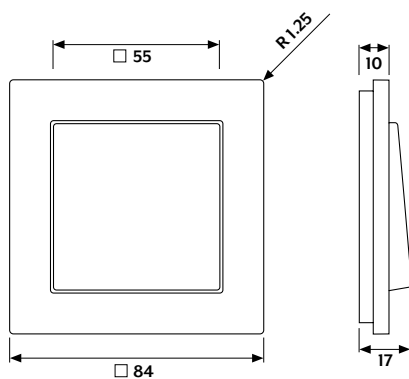

## Frame size

### (Duroplastic/glass)

- 1-gang 84 mm x 84 mm
- 2-gang 84 mm x 155 mm
- 3-gang 84 mm x 226 mm
- 4-gang 84 mm x 297 mm
- 5-gang 84 mm x 368 mm

### (Thermoplastic)

- 1-gang 87 mm x 87 mm
- 2-gang 87 mm x 158 mm
- 3-gang 87 mm x 229 mm
- 4-gang 87 mm x 300 mm
- 5-gang 87 mm x 371 mm

The frames can be installed horizontally or vertically.