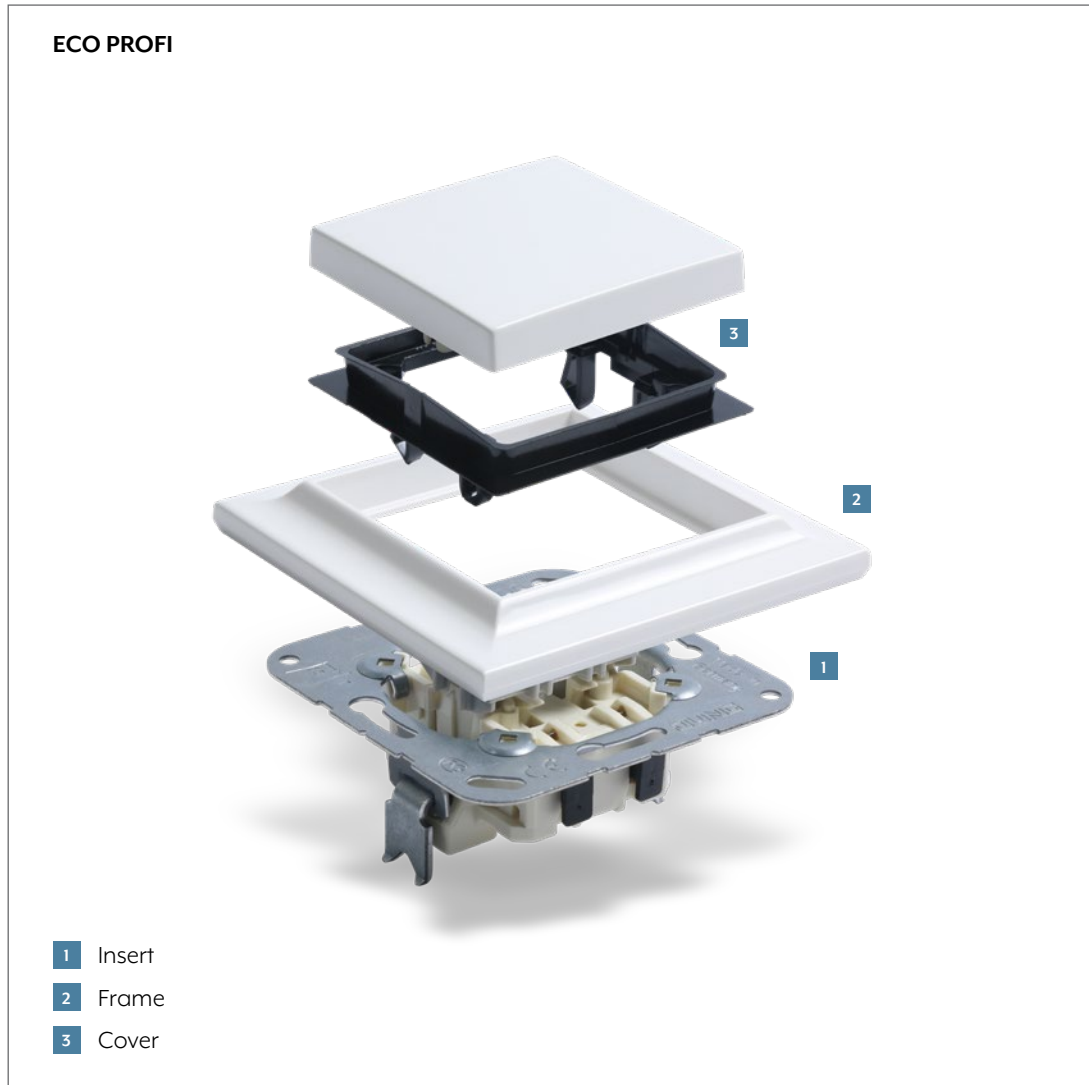

Colours

ECO Profi Universal

ECO Profi Universal in anthracite

Modular design

No matter which design you choose: ECO Profi guarantees a stylish electrical installation in accordance with German quality standards.