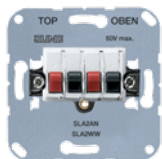

Stereo loudspeaker sockets

Stereo loudspeaker
socket 25 V ~, 60 V DC
white
SLA2WW