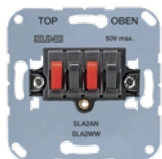

Stereo loudspeaker
socket 25 V ~, 60 V DC
anthracite
SLA2AN