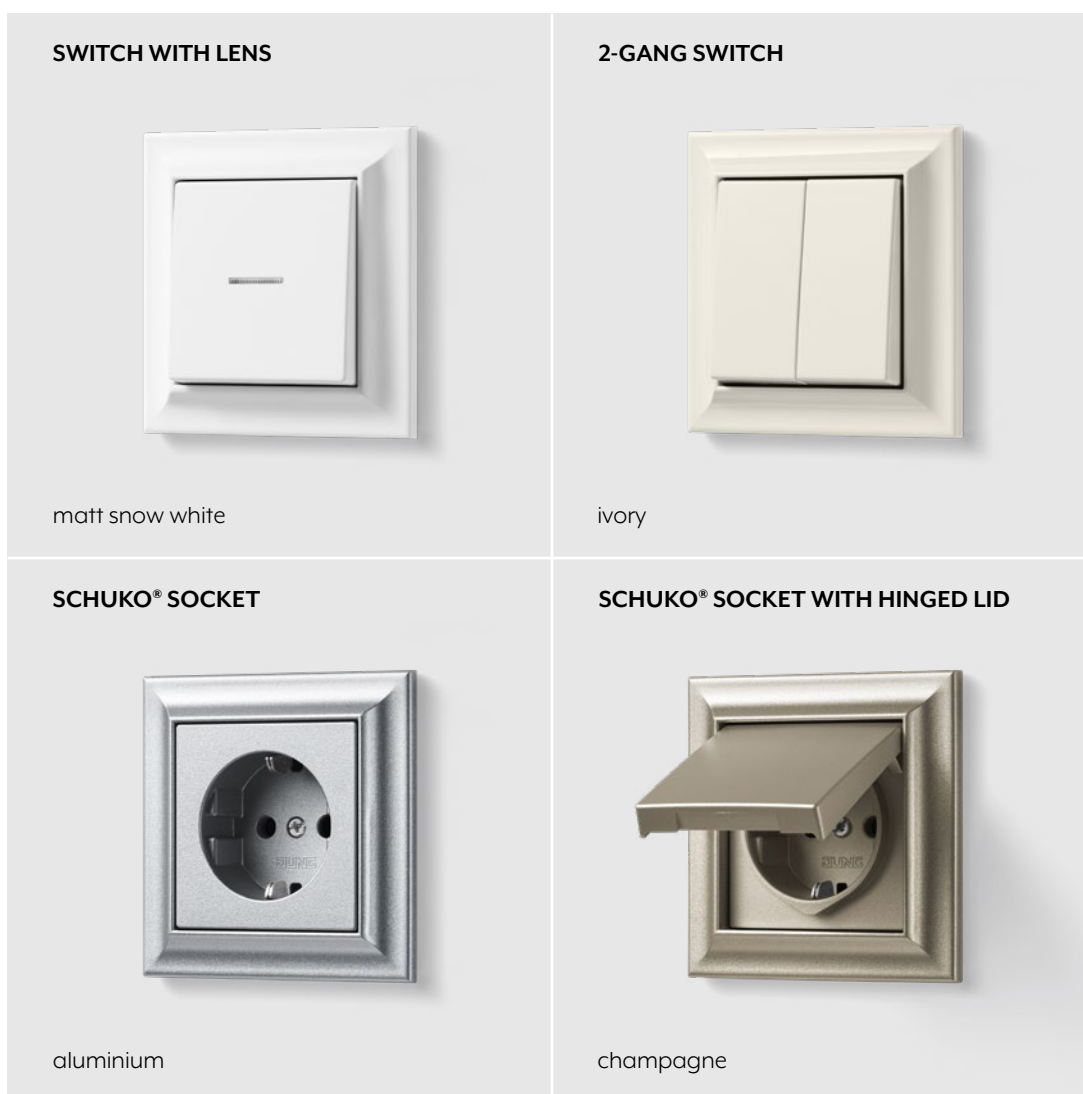

ECO PROFİ DECO

ECO PROFİ UNIVERSAL

Narrow or wide frames, a variety of colours, matt or glossy – the JUNG ECO Profi switch range offers the right design for every interior style.

ECO Profi Deco in
matt graphite black

2-gang switch in anthracite

ECO Profi Standard

The organically curved frame gives ECO Profi Standard an elegant air of movement, making it appear both expressive and delicate. The optimum ratio of frame to insert gives the design a particularly harmonious look. ECO Profi Standard fits to young interiors and a casual style mix and is available in seven colours.